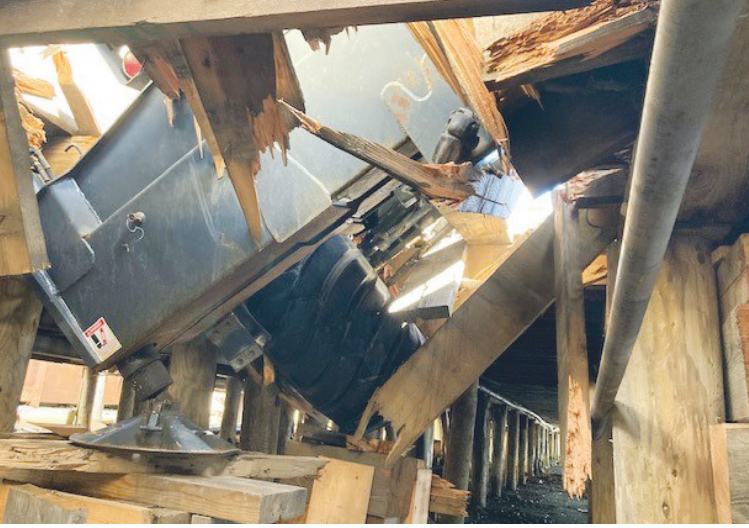

# SERVING THE PACIFIC NORTHWEST

Marine Construction | Salvage & Emergency Response  
Vessel Charters & Marine Support | Commercial Diving

1002 East F. Street | Tacoma, WA USA 98421

**Chad Kasin, Facility Manager**

## MARINE CONSTRUCTION

**2023 opening of a new 10,000 square foot warehouse and facility in Tacoma, Washington.**

Reduced mobilization costs means clients save time and money.

- Dock Repair
- Outfall Repair
- Pile Installation
- Jacket Installation